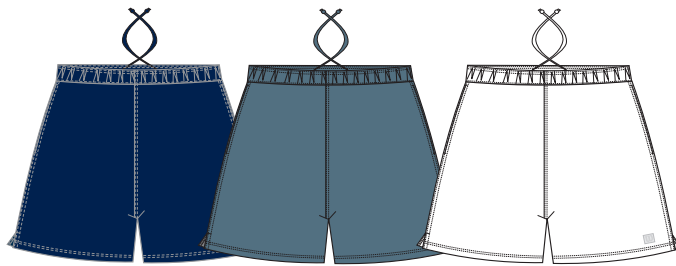

**Men's Package Includes:
4 shirts and 3 shorts**

WHILE SUPPLIES LAST!

Style: X8157 (95206-410/079/100)
Fabric: 100% poly microfiber
Color: navy, slate, white
Inseam: 6"

Style: X8152 (95400-641)
Fabric: 100% poly interlock w/poly mesh
Color: red with navy

Style: X8153 (95402-416)
Fabric: 100% poly interlock w/poly mesh
Color: navy with white/red

Style: X8154 (95406-100)
Fabric: 100% poly interlock w/poly mesh
Color: white

Style: X8155 (95432-021)
Fabric: 100% poly interlock w/poly mesh
Color: slate w/white

W TEAM Order Form

**Return orders to: Wilson Sporting Goods Co.
 8700 W. Bryn Mawr Avenue, Chicago, IL 60631
 (Fax: 773 714-4586)**

Description	Size
Short - pull on, navy (no logo) X8157N (95206-410)	____ (S - XL)
Short - pull on, slate (no logo) X8157S (95206-079)	____ (S - XL)
Short - pull on, white (no logo) X8157W (95206-100)	____ (S - XL)
Hyper Tek polo, red w/navy X8152 (95400-641)	____ (S - XXL)
Hyper Tek polo, navy w/white-red X8153 (95402-416)	____ (S - XXL)
Hyper Tek polo, white X8154 (95406-100)	____ (S - XXL)
Hyper Tek polo, slate w/white X8155 (95432-021)	____ (S - XXL)