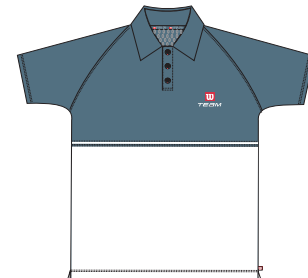

**Men's Package Includes:
4 shirts and 3 shorts**

WHILE SUPPLIES LAST!

Style: X8157 (95206-410/079/100)
Fabric: 100% poly microfiber
Color: navy, slate, white
Inseam: 6"

Style: X8152 (95400-641)
Fabric: 100% poly interlock w/poly mesh
Color: red with navy

Style: X8153 (95402-416)
Fabric: 100% poly interlock w/poly mesh
Color: navy with white/red

Style: X8154 (95406-100)
Fabric: 100% poly interlock w/poly mesh
Color: white

Style: X8155 (95432-021)
Fabric: 100% poly interlock w/poly mesh
Color: slate w/white

W TEAM Order Form

**Return orders to: Wilson Sporting Goods Co.
 8700 W. Bryn Mawr Avenue, Chicago, IL 60631
 (Fax: 773 714-4586)**

Description	Size
Short - pull on, navy (no logo) X8157N (95206-410)	____ (S - XL)
Short - pull on, slate (no logo) X8157S (95206-079)	____ (S - XL)
Short - pull on, white (no logo) X8157W (95206-100)	____ (S - XL)
Hyper Tek polo, red w/navy X8152 (95400-641)	____ (S - XXL)
Hyper Tek polo, navy w/white-red X8153 (95402-416)	____ (S - XXL)
Hyper Tek polo, white X8154 (95406-100)	____ (S - XXL)
Hyper Tek polo, slate w/white X8155 (95432-021)	____ (S - XXL)